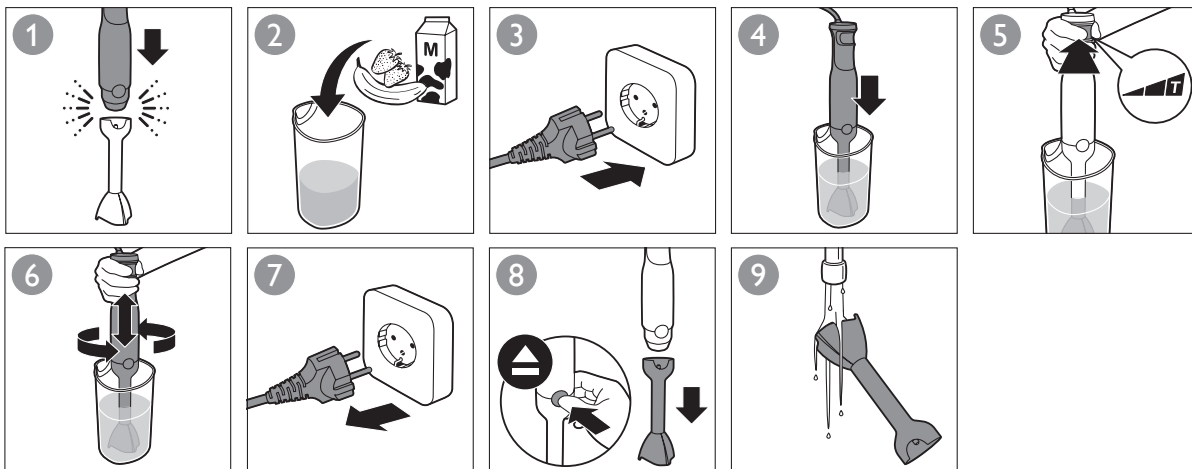

		MAX.		
		100-200 g	30 sec.	
		100-400 ml	60 sec.	
		100-500 ml	60 sec.	
		100-1000 ml	60 sec.	
		250 ml	70-90 sec.	
		4 x	120 sec.	
HR1679 HR1676 HR1673 HR1672		250 ml	70-90 sec.	
		4 x	120 sec.	
		750 g	180 sec.	
		750 g	120 sec.	
Compact HR1679 HR1676 HR1673		100 g	5 x 1 sec.	
		120 g (max)	5 sec.	
		20 g	5 sec.	
		50-100 g (max)	15 sec.	
		100 g	20 sec.	
		200 g	5 x 1 sec.	
XL HR 1674 HR 1673 HR 1672 HR 1671		200 g	5 sec.	
		200 g	10 sec.	
		30 g	10 sec.	
		200 g	15 sec.	
		200 g	30 sec.	
		100 g	20 sec.	
		80 g	30 sec.	
		80 g	30 sec.	