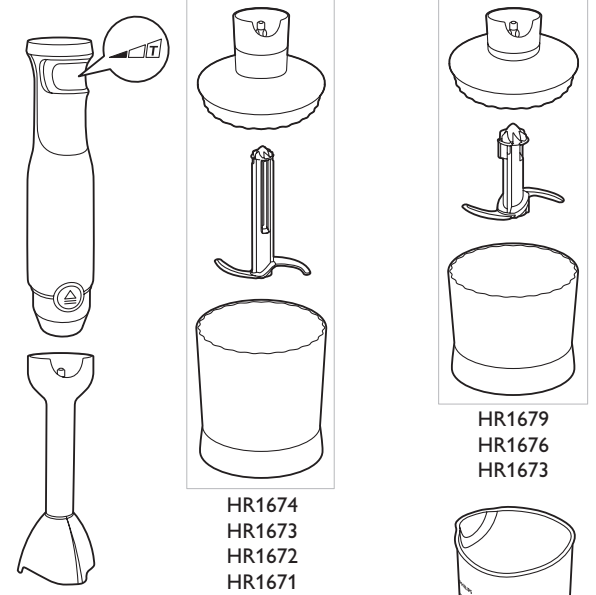

Always here to help you

Register your product and get support at
www.philips.com/welcome

Question?
Contact
Philips

HR1679
HR1676
HR1674
HR1673
HR1672
HR1671
HR1670

PHILIPS

HR1679 HR1676 HR1673 HR1672			
HR1679 HR1676 HR1673 HR1672			
HR1674			
HR1674			
XL Compact HR1674 HR1679 HR1673 HR1676 HR1672 HR1673 HR1671			
XL Compact HR1674 HR1679 HR1673 HR1676 HR1672 HR1673 HR1671			

		MAX.		
		100-200 g	30 sec.	
		100-400 ml	60 sec.	
		100-500 ml	60 sec.	
		100-1000 ml	60 sec.	
		250 ml	70-90 sec.	
		4 x	120 sec.	
HR1679 HR1676 HR1673 HR1672		250 ml	70-90 sec.	
		4 x	120 sec.	
		750 g	180 sec.	
		750 g	120 sec.	
Compact HR1679 HR1676 HR1673		100 g	5 x 1 sec.	
		120 g (max)	5 sec.	
		20 g	5 sec.	
		50-100 g (max)	15 sec.	
		100 g	20 sec.	
		200 g	5 x 1 sec.	
XL HR 1674 HR 1673 HR 1672 HR 1671		200 g	5 sec.	
		200 g	10 sec.	
		30 g	10 sec.	
		200 g	15 sec.	
		200 g	30 sec.	
		100 g	20 sec.	
		80 g	30 sec.	
		80 g	30 sec.	