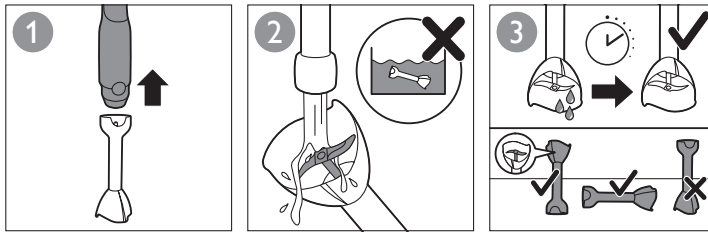

		MAX.		
		100-200 g	30 sec.	
		100-400 ml	60 sec.	
		100-500 ml	60 sec.	
		100-1000 ml	60 sec.	
		250 ml	70-90 sec.	
		4 x	120 sec.	
HR1679 HR1676 HR1673 HR1672		250 ml	70-90 sec.	
		4 x	120 sec.	
		750 g	180 sec.	
		750 g	120 sec.	
Compact HR1679 HR1676 HR1673		100 g	5 x 1 sec.	
		120 g (max)	5 sec.	
		20 g	5 sec.	
		50-100 g (max)	15 sec.	
		100 g	20 sec.	
		200 g	5 x 1 sec.	
XL HR 1674 HR 1673 HR 1672 HR 1671		200 g	5 sec.	
		200 g	10 sec.	
		30 g	10 sec.	
		200 g	15 sec.	
		200 g	30 sec.	
		100 g	20 sec.	
		80 g	30 sec.	
		80 g	30 sec.	