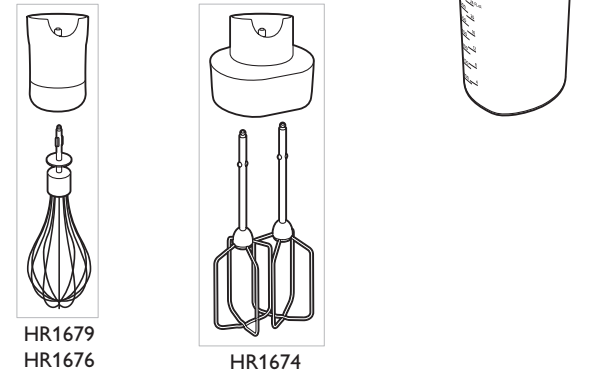

Always here to help you

Register your product and get support at
www.philips.com/welcome

Question?
Contact
Philips

HR1679
HR1676
HR1674
HR1673
HR1672
HR1671
HR1670

PHILIPS

HR1679 HR1676 HR1673 HR1672			
HR1679 HR1676 HR1673 HR1672			
HR1674			
HR1674			
XL Compact HR1674 HR1679 HR1673 HR1676 HR1672 HR1673 HR1671			
XL Compact HR1674 HR1679 HR1673 HR1676 HR1672 HR1673 HR1671			

		MAX.		
		100-200 g	30 sec.	
		100-400 ml	60 sec.	
		100-500 ml	60 sec.	
		100-1000 ml	60 sec.	
		250 ml	70-90 sec.	
		4 x	120 sec.	
HR1679 HR1676 HR1673 HR1672		250 ml	70-90 sec.	
		4 x	120 sec.	
		750 g	180 sec.	
		750 g	120 sec.	
Compact HR1679 HR1676 HR1673		100 g	5 x 1 sec.	
		120 g (max)	5 sec.	
		20 g	5 sec.	
		50-100 g (max)	15 sec.	
		100 g	20 sec.	
		200 g	5 x 1 sec.	
XL HR 1674 HR 1673 HR 1672 HR 1671		200 g	5 sec.	
		200 g	10 sec.	
		30 g	10 sec.	
		200 g	15 sec.	
		200 g	30 sec.	
		100 g	20 sec.	
		80 g	30 sec.	
		80 g	30 sec.	